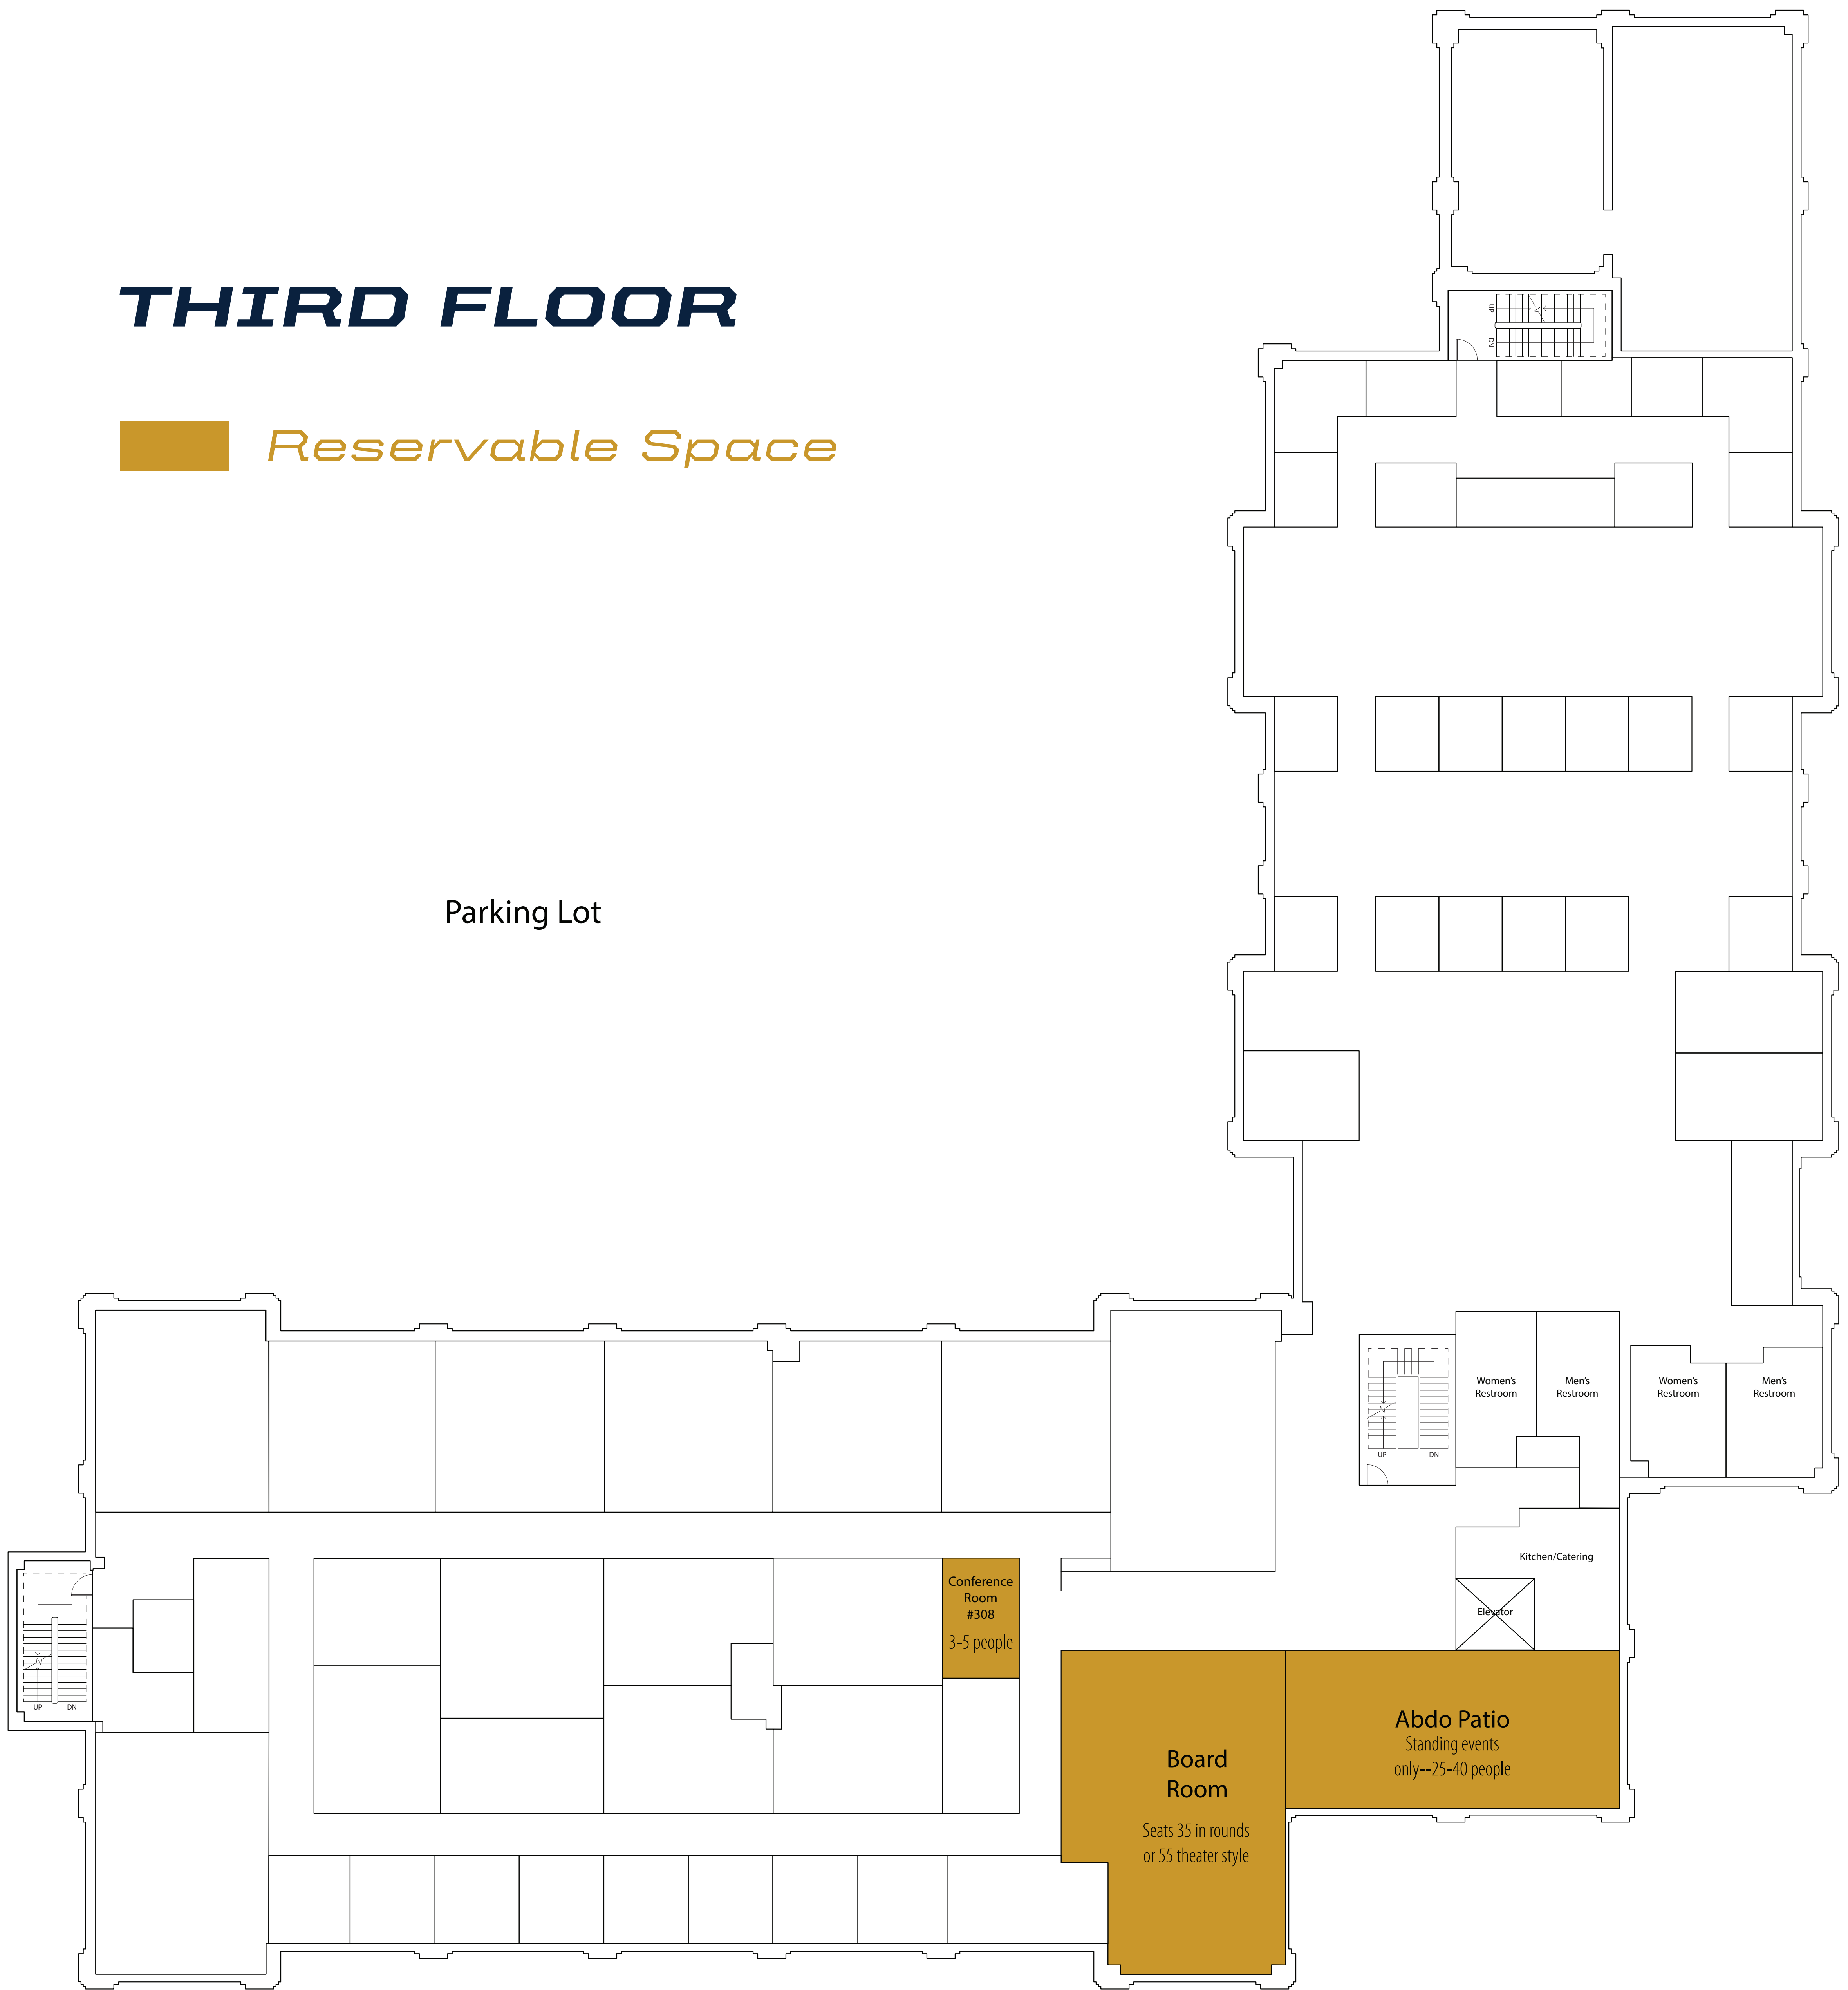

Seats 225 in rounds
or 275 theater style

Commons Space

Lobby

Commons Space

Conference Room #154
5-10 people

Conference Room #105
10-15 people

Women's Restroom

Men's Restroom

Parking Lot

Conference Room #308
3-5 people

Board Room
Seats 35 in rounds
or 55 theater style

Abdo Patio
Standing events
only—25-40 people

Women's Restroom

Men's Restroom

Women's Restroom

Men's Restroom