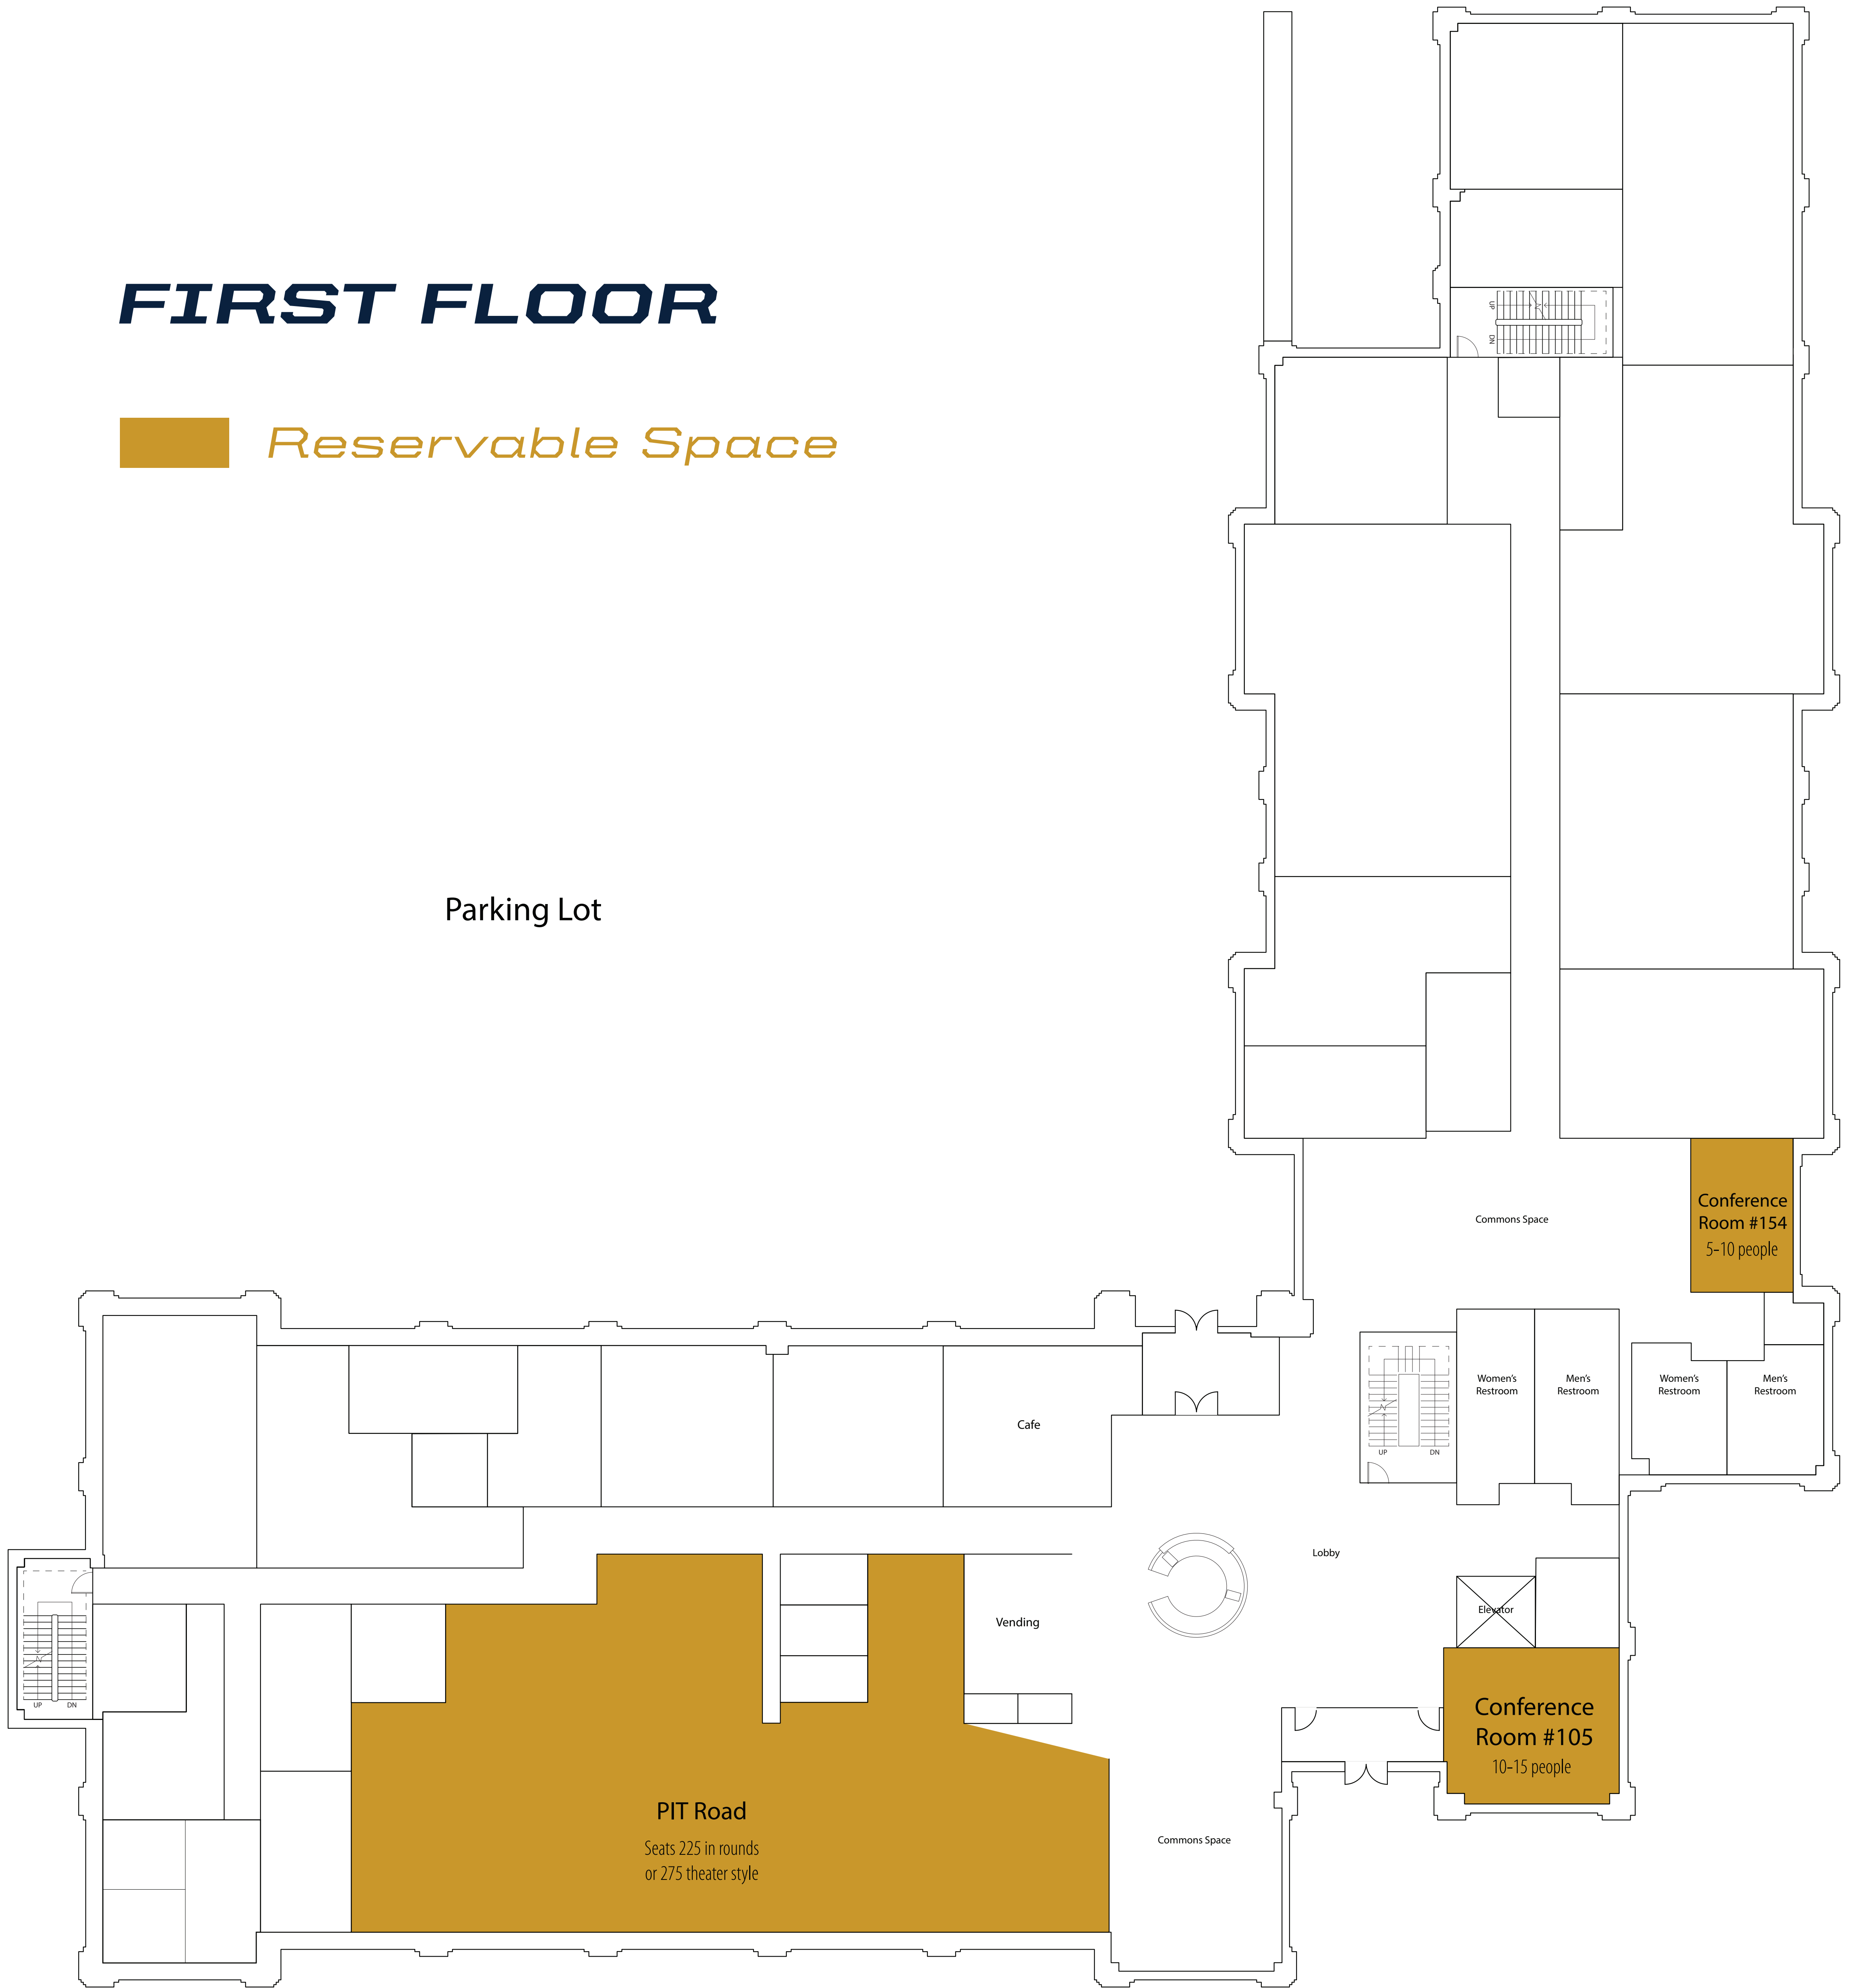

INNOVATION PARK

South Bend Ave.

FIRST FLOOR

 Reservable Space

Parking Lot

Cafe

Vending

PIT Road

Seats 225 in rounds
or 275 theater style

Commons Space

Lobby

Commons Space

Conference Room #154
5-10 people

Conference Room #105
10-15 people

Women's Restroom

Men's Restroom

Women's Restroom

Men's Restroom

Elevator

↓ To Notre Dame's Main Campus

E. Angela Blvd.

INNOVATION PARK

South Bend Ave.

SECOND FLOOR

Parking Lot

Conference Room #308
3-5 people

Board Room
Seats 35 in rounds
or 55 theater style

Abdo Patio
Standing events
only—25-40 people

Women's Restroom

Men's Restroom

Women's Restroom

Men's Restroom