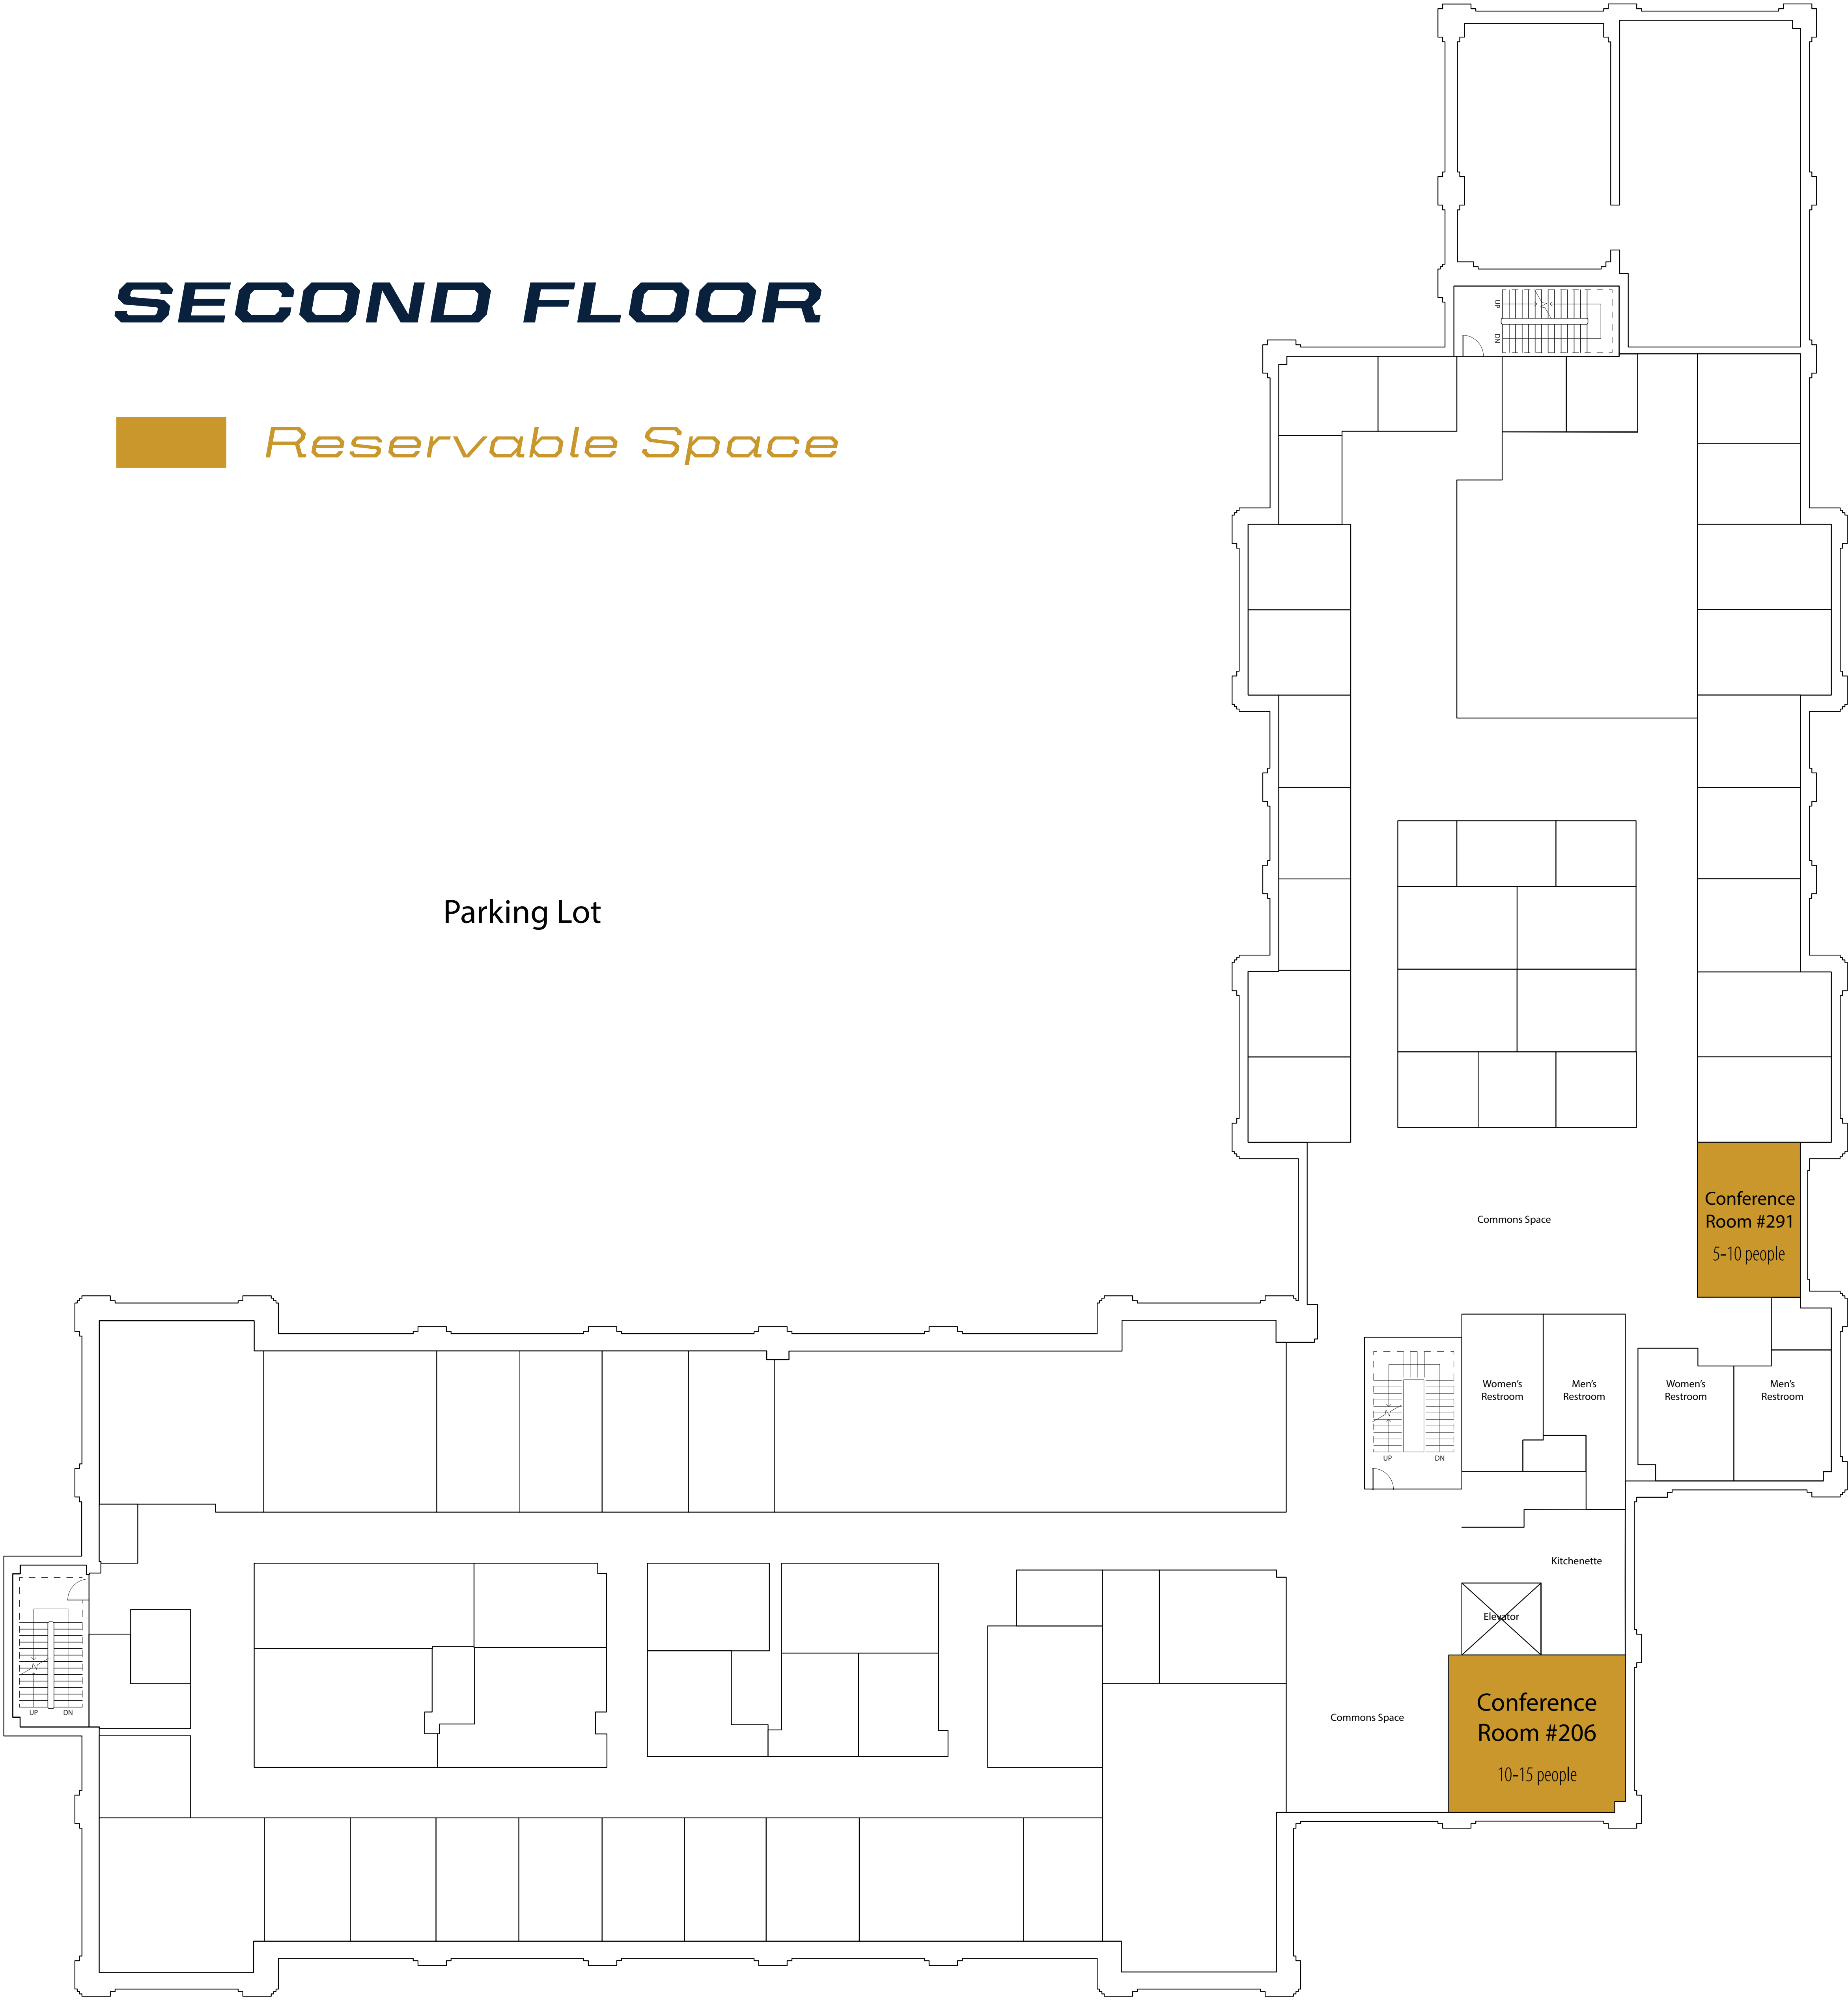

INNOVATION PARK

South Bend Ave.

SECOND FLOOR

Reservable Space

Parking Lot

To Notre Dame's Main Campus

E. Angela Blvd.